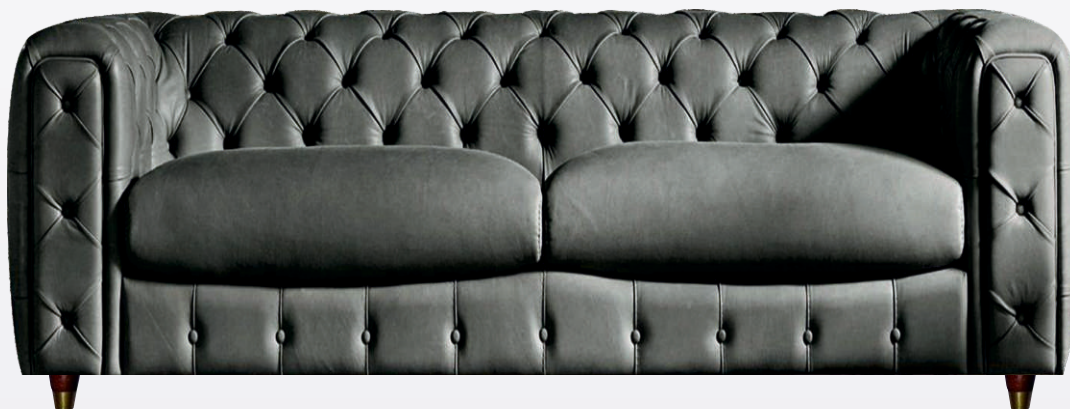

SOFA SERIES

PRESTIGE			
(FABRIC - 300/-)			(DEPTH - 850 mm)
	SINGLE SEATER	TWO SEATER	THREE SEATER
FABRIC (MTR.)	5.00	6.75	7.75
SIZE (FT.)	3.50	5.25	7.00
PRICE	33000/-	49000/-	65000/-