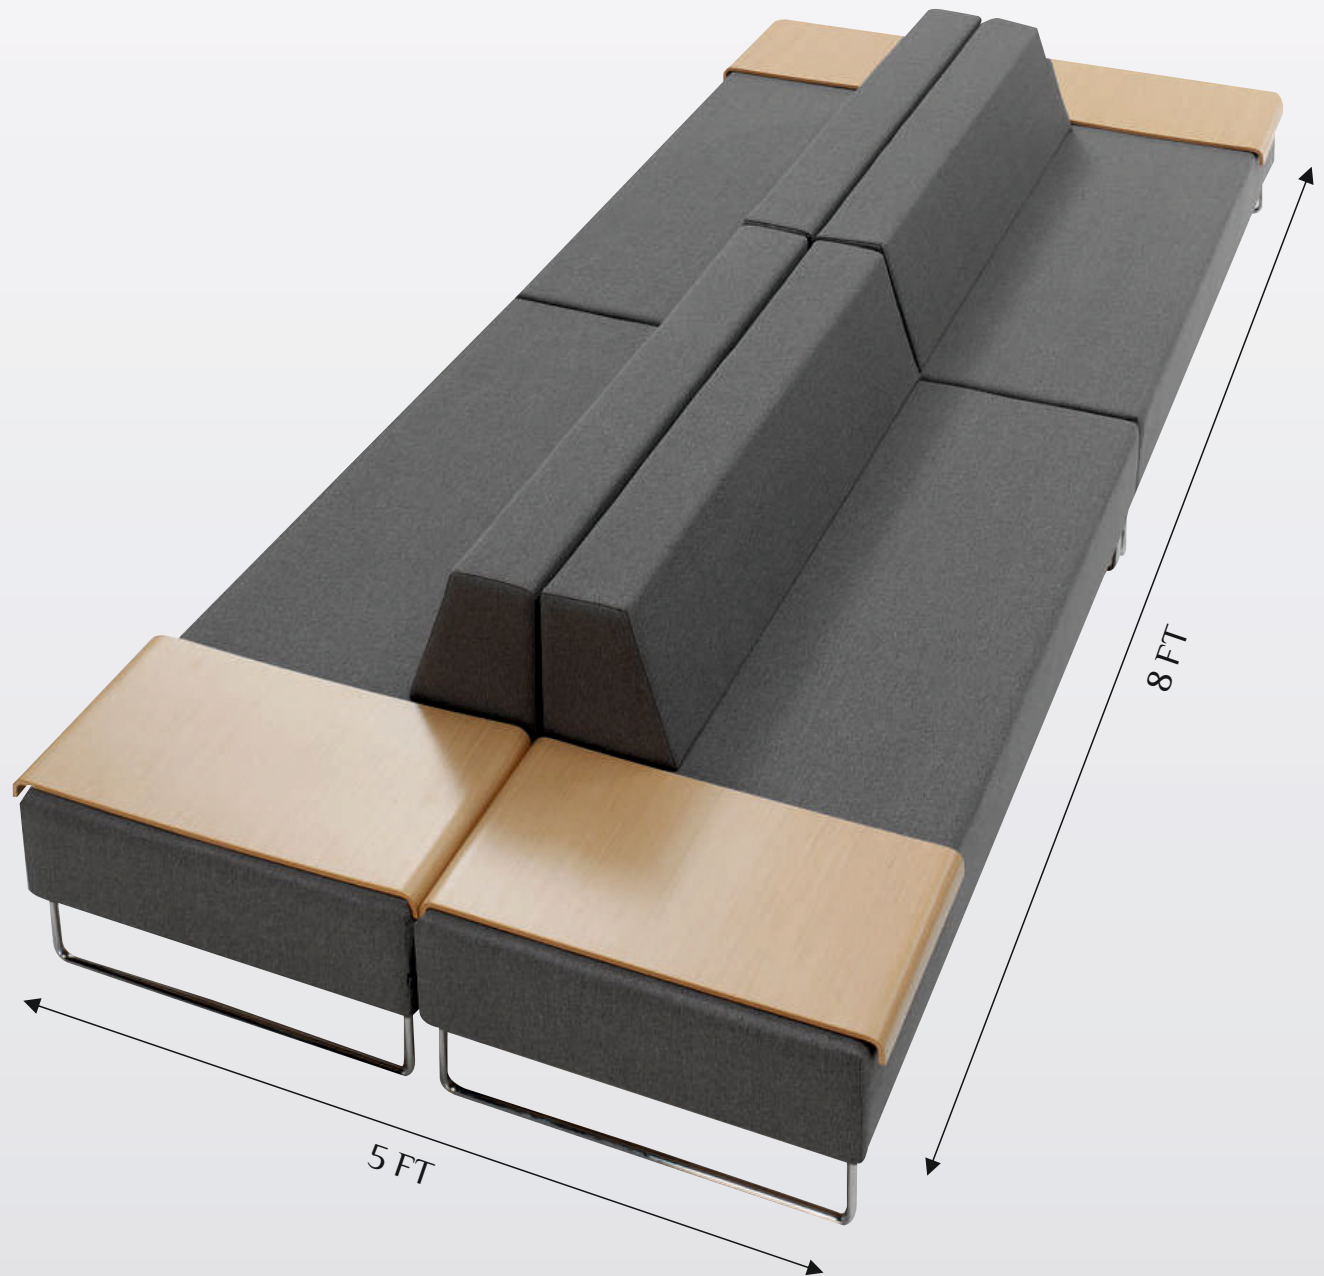

SOFT SEATING

Spinel		
(FABRIC - 300/-)		(DEPTH - 1524 mm)
FABRIC (MTR.)	SIZE (FT.)	PRICE
8.00	8.00	1,50,000/-