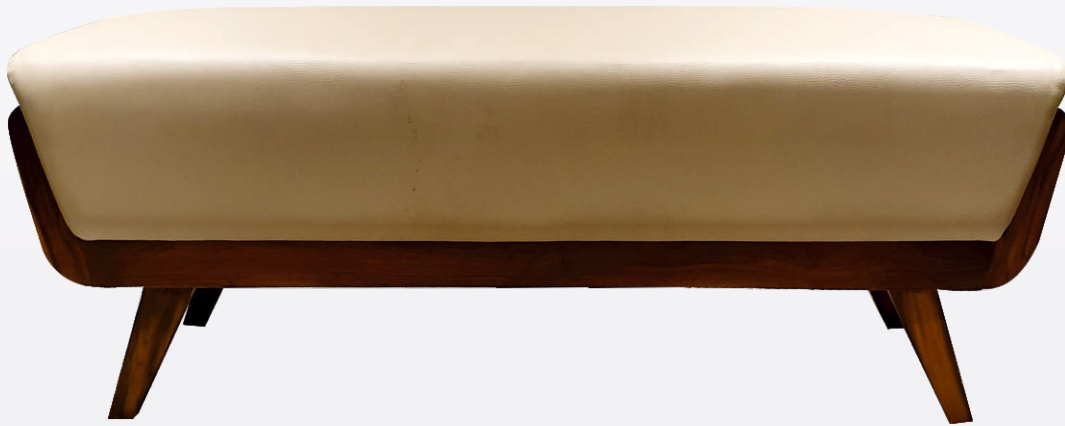

OTTOMAN SERIES

(FABRIC - 300/-)		ASTON OTTOMAN			(DEPTH - 460 mm)
	SINGLE SEATER	TWO SEATER	THREE SEATER		
FABRIC (MTR.)	1.50	2.00	2.50		
SIZE (FT.)	2.00	3.50	5.00		
PRICE	12000/-	18000/-	26000/-