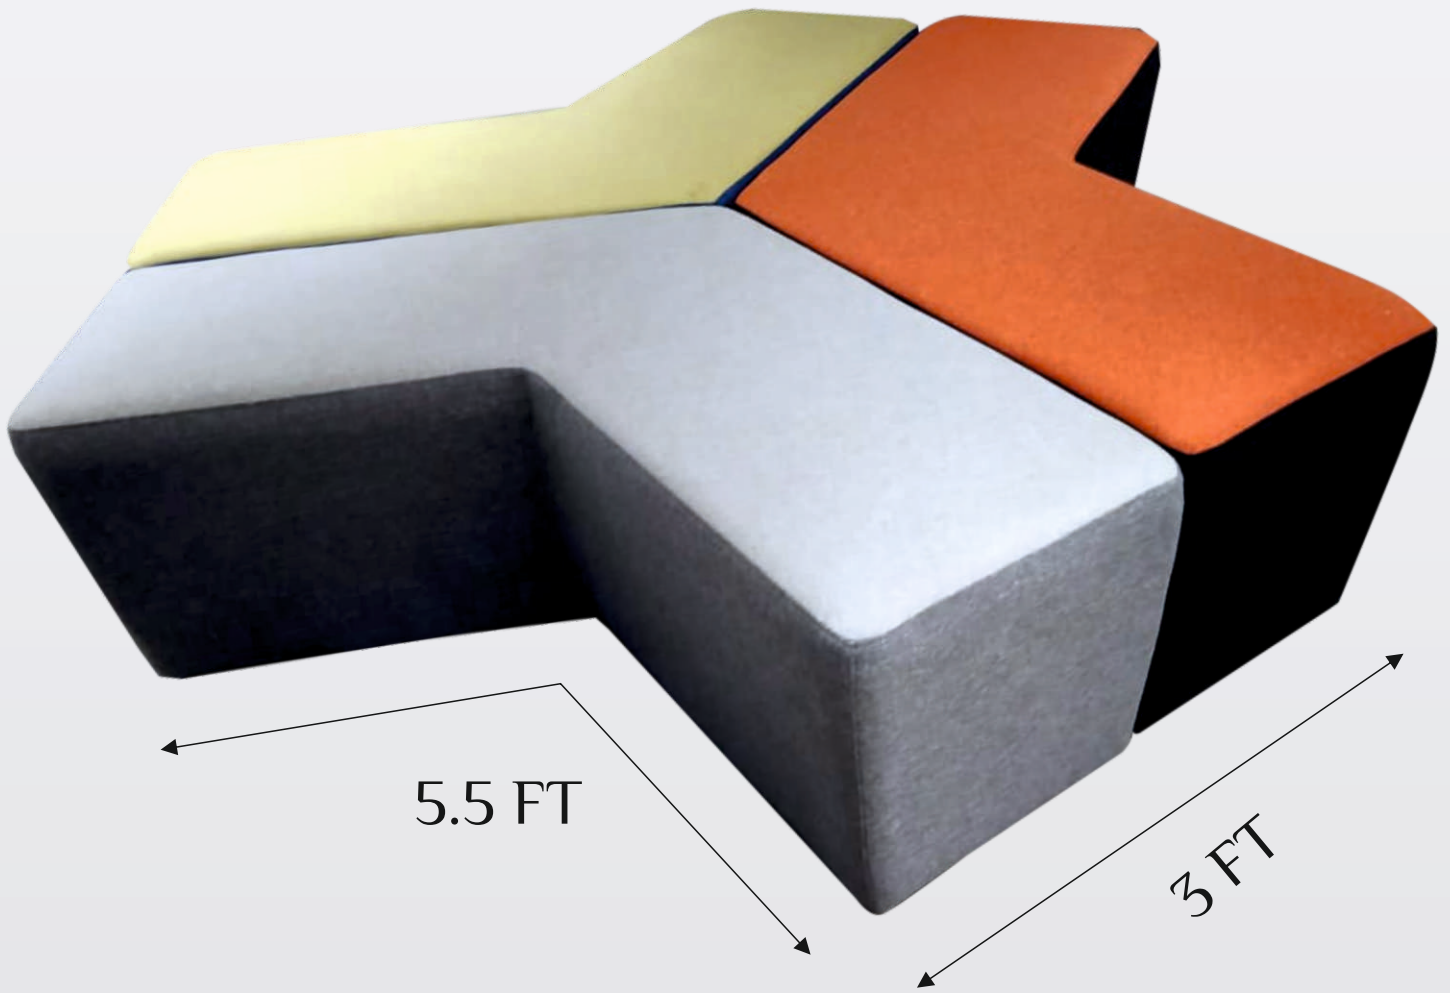

SOFT SEATING

MONTANA (SET OF THREE)		
(FABRIC - 300/-)		(DEPTH - 1524 mm)
FABRIC (MTR.)	SIZE (FT.)	PRICE
8.00	8.00	70,000/-