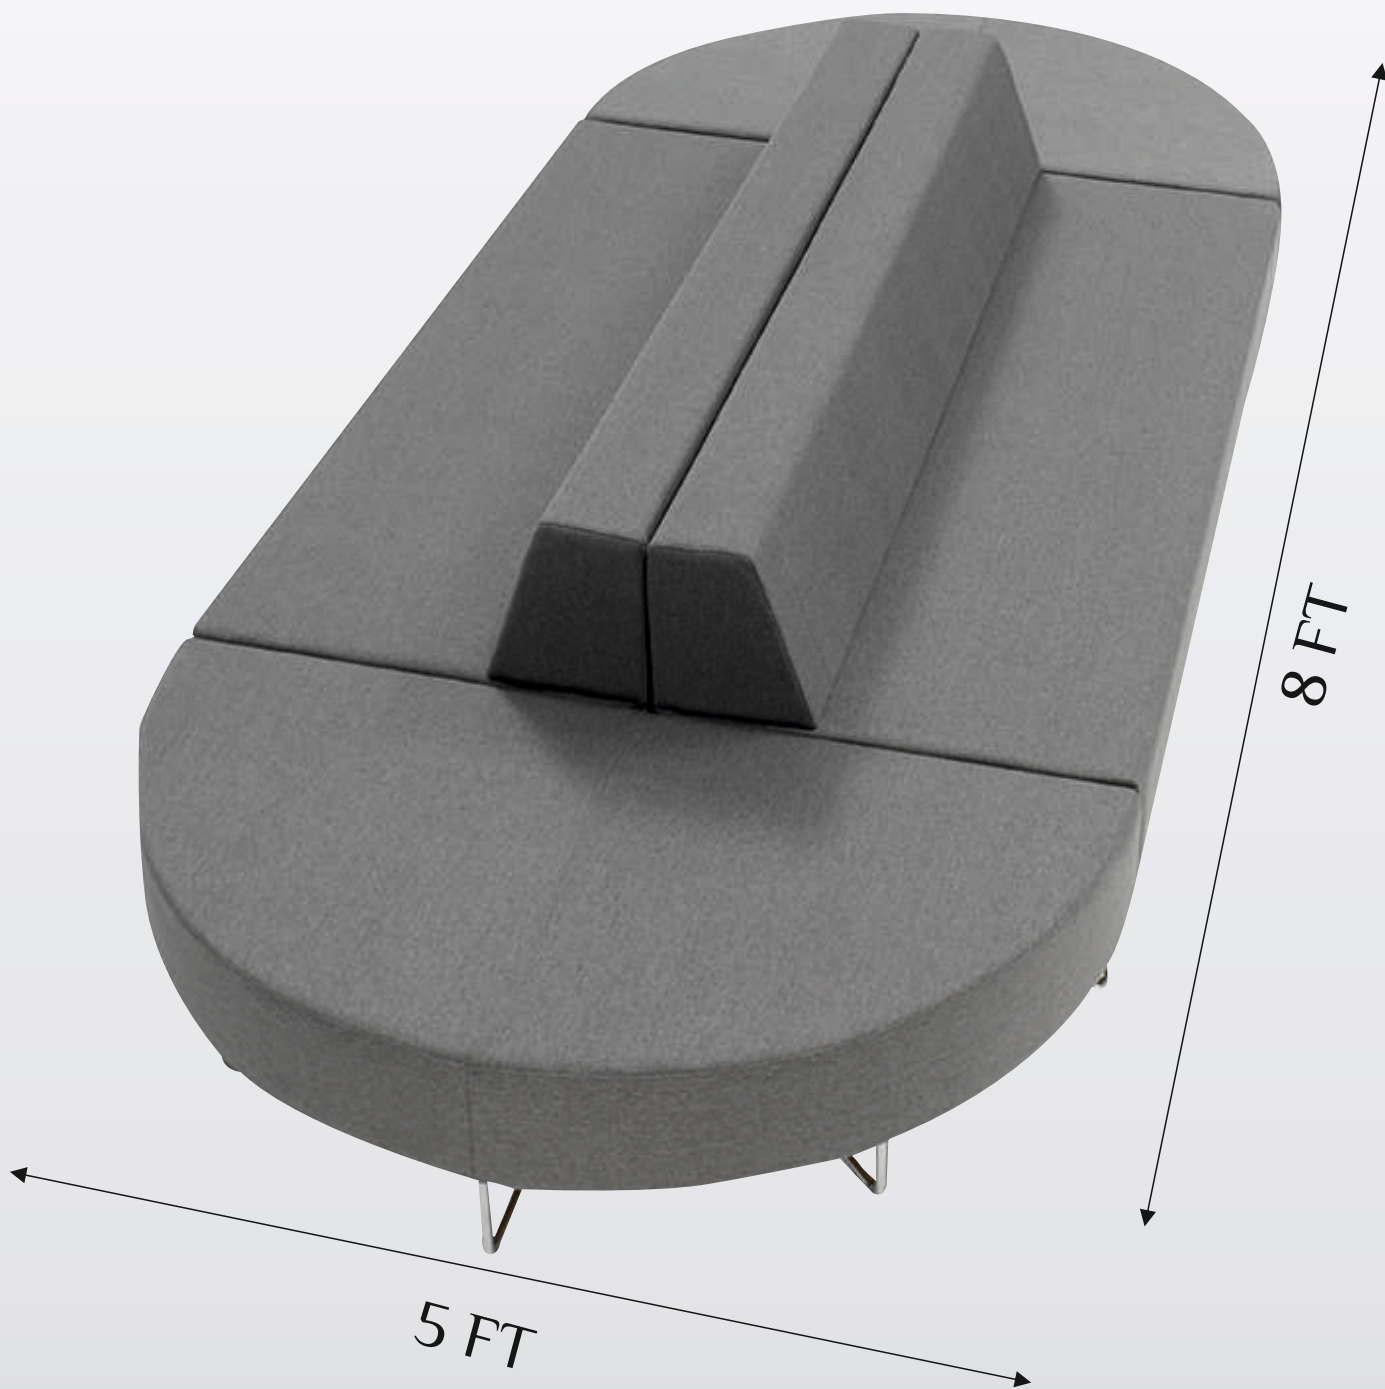

SOFT SEATING

(FABRIC - 300/-)		Opal	(DEPTH - 1524 mm)
FABRIC (MTR.)		SIZE (FT.)	PRICE
8.00		8.00	1,20,000/-